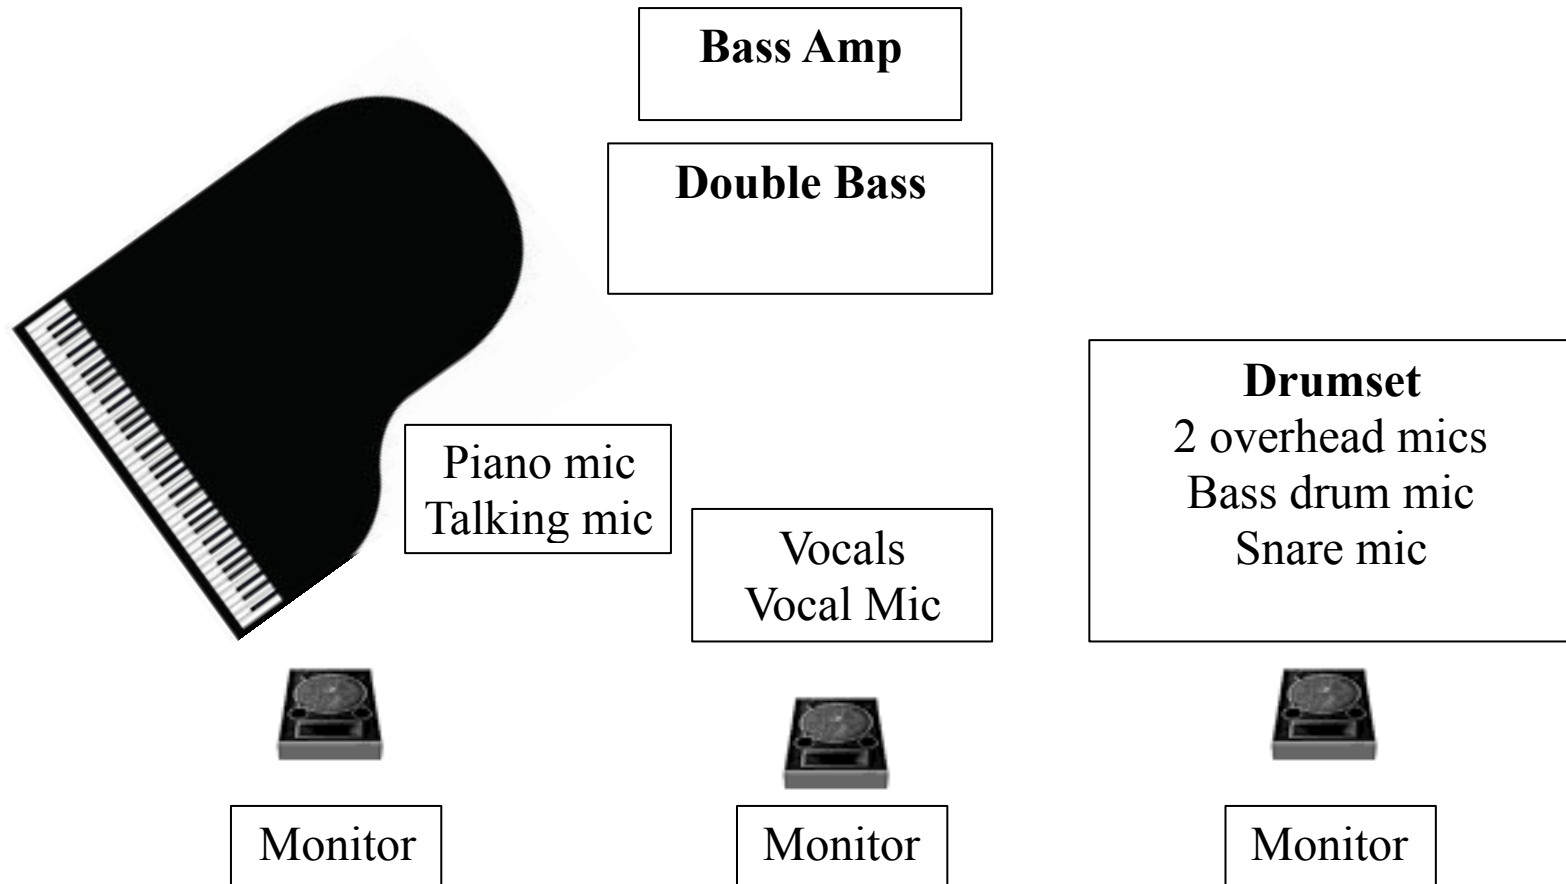

## LP And The Vinyl - Stage Plot

**Front Stage**

---

---

### **Configuration**

Vocals

Piano: Steinway or Yamaha grand pianos preferred; tuned within 48 hours prior to performance

Double Bass

Drums

### **Sound** (provided by venue)

3 monitors

1 mic for vocals

1 mic for piano

Drum mics: 2 overheads, 1 kick, 1 snare

1/4" Direct out for bass amp

Electricity: extension chord, power strip if applicable

All necessary cables