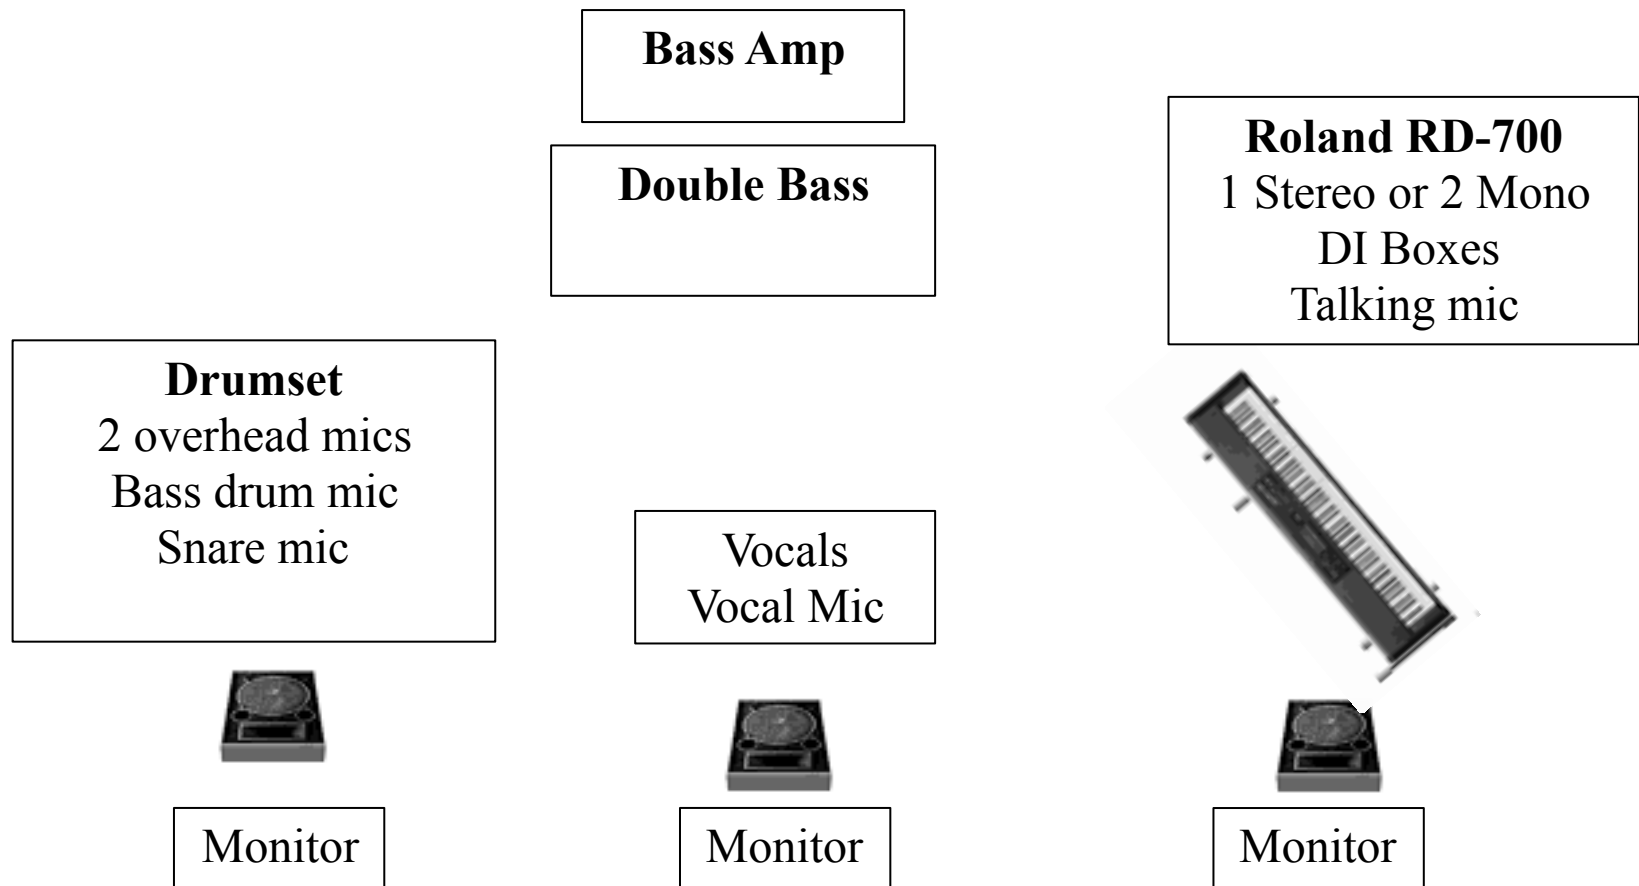

LP And The Vinyl - Stage Plot

Front Stage

LP And The Vinyl - Tech Rider

Configuration

Vocals

Roland RD-700 Keyboard

Double Bass

Drums

Sound (provided by venue)

3 monitors

1 mic for vocals

1 talking mic for keyboard

1 stereo or 2 mono DI boxes for keyboard

Drum mics: 2 overheads, 1 kick, 1 snare

1/4" Direct out for bass amp

Electricity: extension chord, power strip if applicable